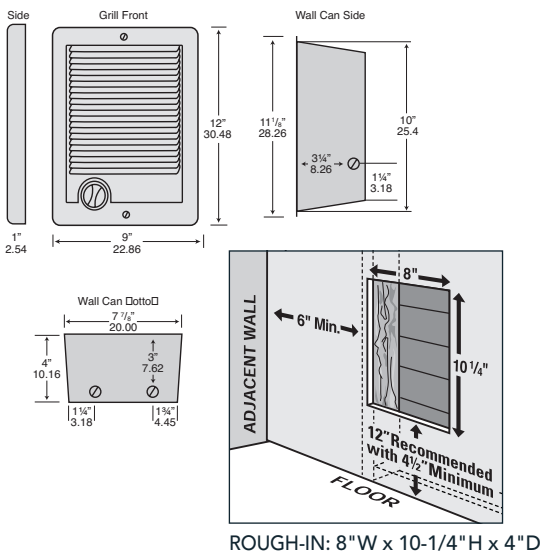

WALL HEATER ACCESSORIES (MODEL CM)

PART	MODEL	DESCRIPTION	VOLTS	AMPS	WT/LBS
67061	CC	Wall can for model CM, single or 10-pack			2.8
67060	CC10				22.5
67079	CGW	Vertical grill kit for model CM, single or 10-pack, white			1.5
67081	CGW10				12.3
67075	CGA	Vertical grill kit for model CM, single or 10-pack, almond			1.5
67080	CGA10				12.3
65015	CMGA	Horizontal grill kit for model CM, single or 5-pack, almond			2.0
65016	CMGA5				7.5
65005	CMGW	Horizontal grill kit for model CM, single or 5-pack, white			2.0
65006	CMGW5				7.5
67063	CTT1W	Built-in thermostat kit for model CM, single pole, 40°F to 85°F, white or almond	240/208/120	25	.2
67065	CTT1A				
67064	CTT2W	Built-in thermostat kit for model CM, double pole, 40°F to 85°F, white or almond	240/208/120	25	.2
67066	CTT2A				
67067	CTTP	Built-in thermostat kit, tamper proof for model CM, single pole, 40°F to 85°F	240/208/120	25	.2
06395	CS4MW	Surface mount adapter for model CM, 9-1/2"w x 12-5/8"h x 4-3/8"d, white or almond			3.5
06390	CS4MA				
67105	CAMW	Adapter plate for model CM, 18-1/2"w x 22"h, white or almond			3.5
67100	CAMA				
67115	SAMW	Adapter plate for model CM 12" w x 21-1/4" h, white or almond			2
67110	SAMA