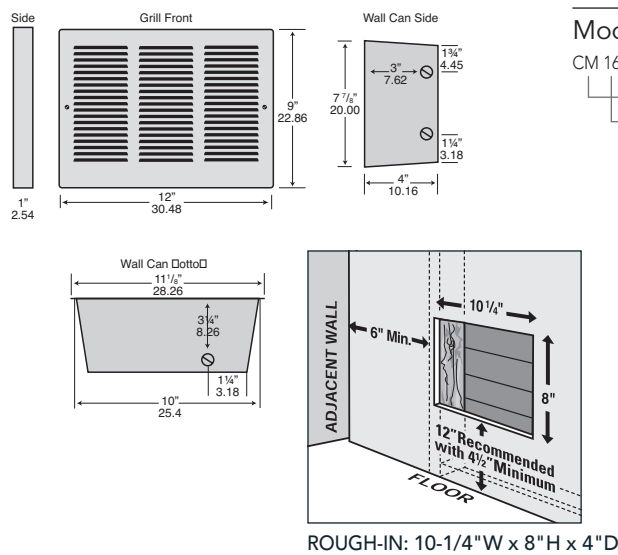

WALL HEATER ACCESSORIES (MODEL CM)

PART	MODEL	DESCRIPTION	VOLTS	AMPS	WT/LBS
67061	CC	Wall can for model CM, single or 10-pack			2.8
67060	CC10				22.5
67079	CGW	Vertical grill kit for model CM, single or 10-pack, white			1.5
67081	CGW10				12.3
67075	CGA	Vertical grill kit for model CM, single or 10-pack, almond			1.5
67080	CGA10				12.3
65015	CMGA	Horizontal grill kit for model CM, single or 5-pack, almond			2.0
65016	CMGA5				7.5
65005	CMGW	Horizontal grill kit for model CM, single or 5-pack, white			2.0
65006	CMGW5				7.5
67063	CTT1W	Built-in thermostat kit for model CM, single pole, 40°F to 85°F, white or almond	240/208/120	25	.2
67065	CTT1A				
67064	CTT2W	Built-in thermostat kit for model CM, double pole, 40°F to 85°F, white or almond	240/208/120	25	.2
67066	CTT2A				
67067	CTTP	Built-in thermostat kit, tamper proof for model CM, single pole, 40°F to 85°F	240/208/120	25	.2
06395	CS4MW	Surface mount adapter for model CM, 9-1/2"w x 12-5/8"h x 4-3/8"d, white or almond			3.5
06390	CS4MA				
67105	CAMW	Adapter plate for model CM, 18-1/2"w x 22"h, white or almond			3.5
67100	CAMA				
67115	SAMW	Adapter plate for model CM 12" w x 21-1/4" h, white or almond			2
67110	SAMA