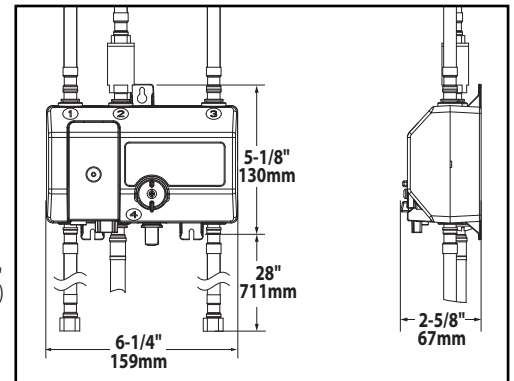

Specifications

MotionSense™ Single Handle High Arc Pulldown Kitchen Faucet

Models: 7594E series

NOTE: THIS FAUCET IS DESIGNED TO BE INSTALLED
THRU 1 OR 3 HOLES, 1-1/2" (38mm) MIN. DIA.

CRITICAL DIMENSIONS

(DO NOT SCALE)

Close up view of Control Box

Battery Holder