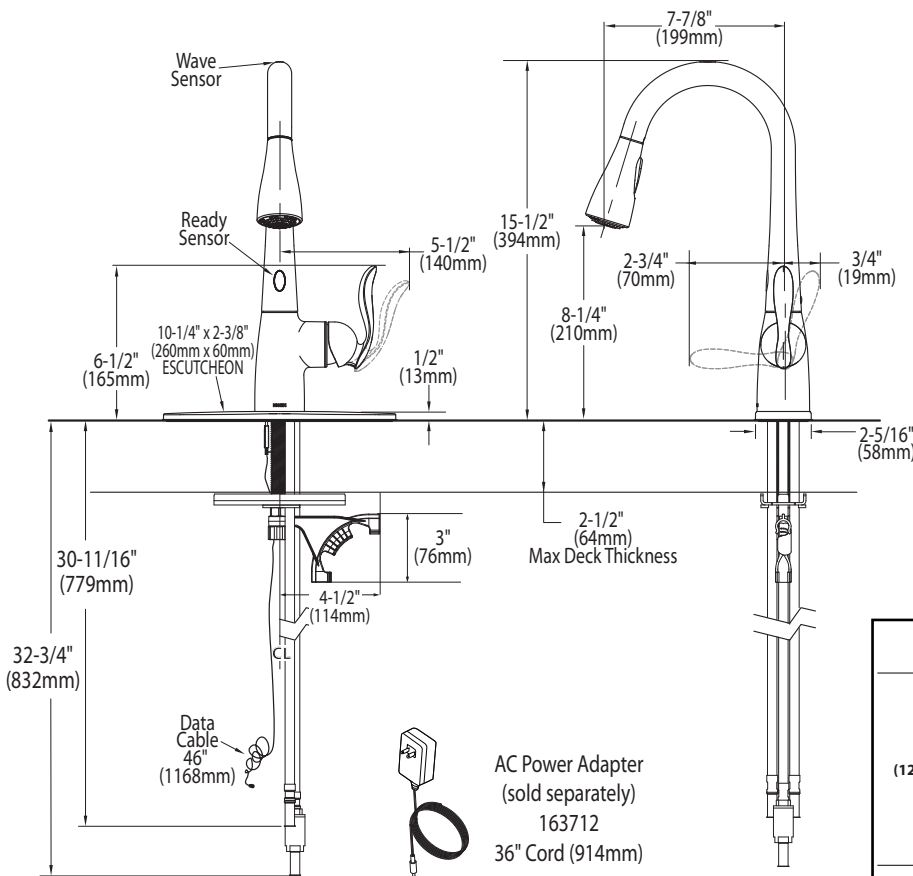

OPERATION

- Lever style handle
- Temperature controlled by 100° arc of handle travel
- Operates with less than 5 lbs. of force
- Operates in stream or spray mode in the pulldown or retracted position
- Spout rotates 100 degrees
- When filling a vessel outside the sink, the pause feature conveniently stops the flow of water as the wand passes over the counter top

FLOW

- Flow is limited to 2.0 gpm (7.6 L/min) at 60 psi

CARTRIDGE

- 1255™ Duralast™ cartridge for Single-Handle Faucets

STANDARDS

- Third party certified to ASME A112.18.1/CSA B125.1 and all applicable requirements referenced therein including NSF 61/9
- Meets Georgia SB370 requirements
- Complies with California Proposition 65 and with the Federal Safe Drinking Water Act
- The backflow protection system in the device consists of two independently operating check valves, a primary and a secondary which prevent backflow
- **ADA** for lever handle

Specifications

MotionSense™ Single Handle High Arc Pulldown Kitchen Faucet

Models: 7594E series

NOTE: THIS FAUCET IS DESIGNED TO BE INSTALLED
THRU 1 OR 3 HOLES, 1-1/2" (38mm) MIN. DIA.

CRITICAL DIMENSIONS

(DO NOT SCALE)

Close up view of Control Box

Battery Holder