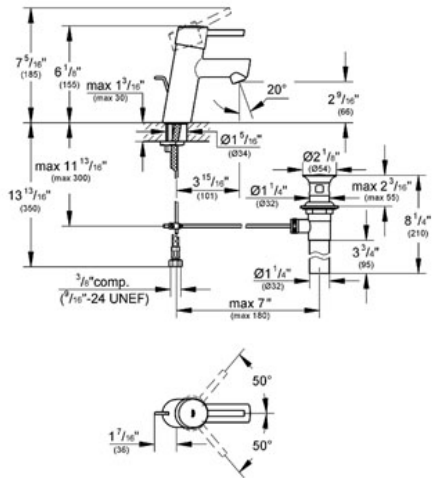

Lavatory Centerset

- GROHE StarLight® finish
- GROHE SilkMove® ceramic cartridge
- GROHE EcoJoy® technology for less water and perfect flow
- GROHE QuickFix™ installation system with centering support
- Single hole installation
- Metal lever
- Flow control
- 1 1/4" pop-up waste set
- Stainless Steel Braided Flexible Supplies
- Temperature limiter
- Max Flow Rate 1.5 gpm (5.7 L/min)