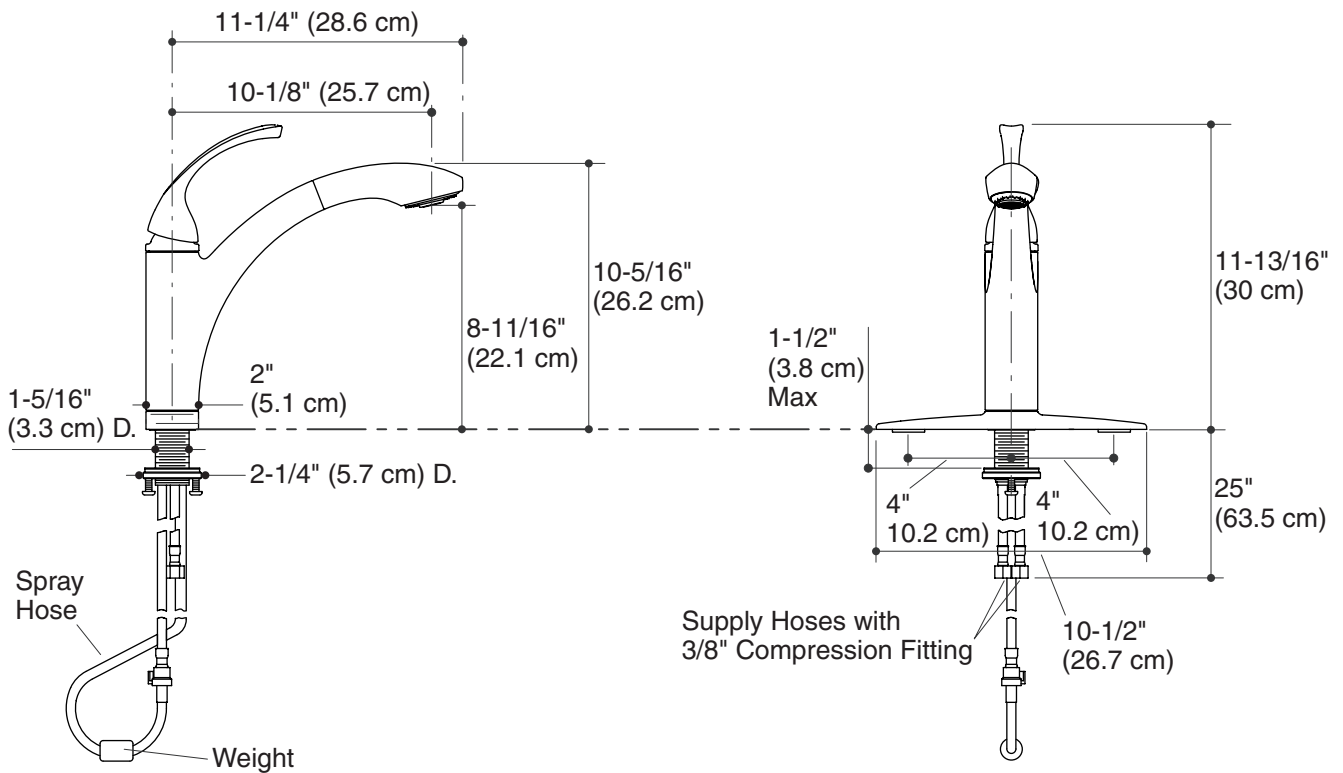

FORTÉ®

Technical Information

Applicable faucet:	
Kitchen faucet with pullout spray	K-10433
Lever handle is ADA compliant.	ADA

Installation Notes

Install this product according to the installation guide.

Product Diagram