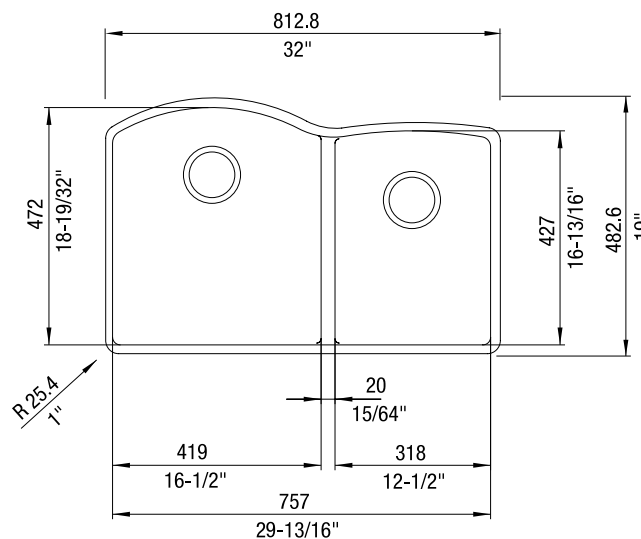

Model 440178 shown

NOMINAL DIMENSIONS

OVERALL	CUTOUT SIZE	BOWL DEPTH LEFT	BOWL DEPTH RIGHT	DRAIN DIAMETER
32 x 20-27/32	Template provided with approximate 1/8" reveal	9-1/2	8	3-1/2

DXF cutout templates available on our web site.