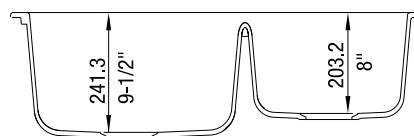

Model 440178 shown

NOMINAL DIMENSIONS

OVERALL	CUTOUT SIZE	BOWL DEPTH LEFT	BOWL DEPTH RIGHT	DRAIN DIAMETER
32 x 20-27/32	Template provided with approximate 1/8" reveal	9-1/2	8	3-1/2

DXF cutout templates available on our web site.