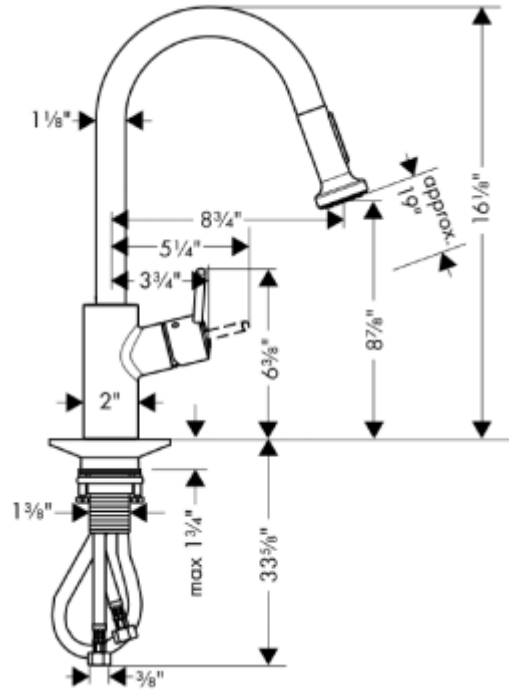

hansgrohe

Scale Drawing

Talis S

Part # 14877001

Part # 14877801

Copyright © 2010 Hansgrohe