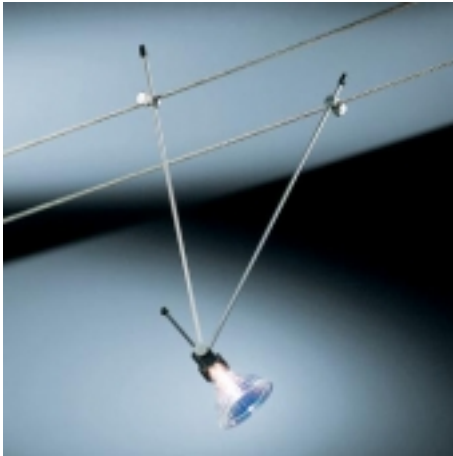

Job Name: _____

Contact: _____

Fixture Type: _____

Part Number: _____

HIGH-LINE KROKOMOBIL SPOT 10"

Description:

The High-line Krokomobil Spot MR16 fixture with two rods attached to the cable with adjustable screw bolts, suitable for 4" cable distances. Fixture head rotates 360° on a vertical plane. The lamp is held to the socket with internal spring clips making it possible to replace lamps without additional tools.

Part Numbers:

150206ch

chrome, 10"

150206mc

matte chrome, 10"

Technical Specs:

50W Max.

Lamp not included