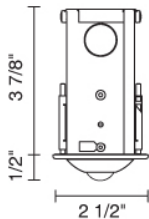

**Part Numbers:**

- 135235ch** chrome, white, 30° lens
- 135235mc** matte chrome, white, 30° lens
- 135235-1ch** chrome, warm white, 30° lens
- 135235-1mc** matte chrome, warm white, 30° lens

**Technical Specs:**

- 700mA DC constant current output
- 6VA, 3W for 1 (3 Watt LED)
- White source of 110 lumens
- Warm White source of 96 lumens
- Suitable for dry locations only
- 2 1/4" hole cutout
- Required material thickness 3/16" - 1 1/16"
- Not thru-wire rated
- Short circuit protection
- Overload protection
- Thermal protection