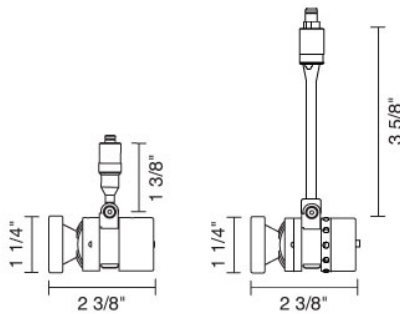

Job Name: _____

Contact: _____

Fixture Type: _____

Part Number: _____

LEDRA® II

Description:

The Ledra II is a fully adjustable Uni-Light fixture. Integral AC/DC converter allows fixture to work on all Bruck tracks with standard 12VAC transformers. Internal dimming, through integral 32-step switching, controls on each fixture for precise setting. The small size, long life, lack of UV, and cool beam makes the Ledra II ideal for displays, casework, difficult to maintain locations, and applications requiring efficient rich color accents. Can only be used with a magnetic transformer.

Part Numbers:

- | | |
|----------------------|--|
| 135711bz/s | bronze, white, 10° lens, 1 3/8" |
| 135711bz/m | bronze, white, 30° lens, 1 3/8" |
| 135711bz/fl | bronze, white, 45° lens, 1 3/8" |
| 135711mc/s | matte chrome, white, 10° lens, 1 3/8" |
| 135711mc/m | matte chrome, white, 30° lens, 1 3/8" |
| 135711mc/fl | matte chrome, white, 45° lens, 1 3/8" |
| 135711-1bz/s | bronze, warm white, 10° lens, 1 3/8" |
| 135711-1bz/m | bronze, warm white, 30° lens, 1 3/8" |
| 135711-1bz/fl | bronze, warm white, 45° lens, 1 3/8" |
| 135711-1mc/s | matte chrome, warm white, 10° lens, 1 3/8" |
| 135711-1mc/m | matte chrome, warm white, 30° lens, 1 3/8" |
| 135711-1mc/fl | matte chrome, warm white, 45° lens, 1 3/8" |
| 135713bz/s | bronze, white, 10° lens, 3 5/8" |
| 135713bz/m | bronze, white, 30° lens, 3 5/8" |
| 135713bz/fl | bronze, white, 45° lens, 3 5/8" |
| 135713mc/s | matte chrome, white, 10° lens, 3 5/8" |
| 135713mc/m | matte chrome, white, 30° lens, 3 5/8" |
| 135713mc/fl | matte chrome, white, 45° lens, 3 5/8" |
| 135713-1bz/s | bronze, warm white, 10° lens, 3 5/8" |
| 135713-1bz/m | bronze, warm white, 30° lens, 3 5/8" |
| 135713-1bz/fl | bronze, warm white, 45° lens, 3 5/8" |
| 135713-1mc/s | matte chrome, warm white, 10° lens, 3 5/8" |
| 135713-1mc/m | matte chrome, warm white, 30° lens, 3 5/8" |
| 135713-1mc/fl | matte chrome, warm white, 45° lens, 3 5/8" |