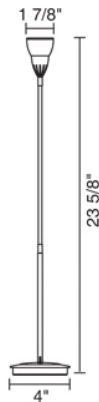

Job Name: \_\_\_\_\_

Contact: \_\_\_\_\_

Fixture Type: \_\_\_\_\_

Part Number: \_\_\_\_\_

LEDRA® DESK FLEX 2

**Description:**

The Ledra Desk Flex 2 has a flexible gooseneck arm that can be aimed in any direction. Fixture has a weighted base, an on/ off switch, and a plug-in driver included. The small size, long life, lack of UV, and cool beam allows for a wide variety of applications.

**Part Numbers:**

- |                      |                                    |
|----------------------|------------------------------------|
| <b>135351bz/s</b>    | bronze, white, 10° lens            |
| <b>135351bz/m</b>    | bronze, white, 30° lens            |
| <b>135351bz/fl</b>   | bronze, white, 45° lens            |
| <b>135351mc/s</b>    | matte chrome, white, 10° lens      |
| <b>135351mc/m</b>    | matte chrome, white, 30° lens      |
| <b>135351mc/fl</b>   | matte chrome, white, 45° lens      |
| <b>135351-1bz/s</b>  | bronze, warm white, 10° lens       |
| <b>135351-1bz/m</b>  | bronze, warm white, 30° lens       |
| <b>135351-1bz/fl</b> | bronze, warm white, 45° lens       |
| <b>135351-1mc/s</b>  | matte chrome, warm white, 10° lens |
| <b>135351-1mc/m</b>  | matte chrome, warm white, 30° lens |
| <b>135351-1mc/fl</b> | matte chrome, warm white, 45° lens |