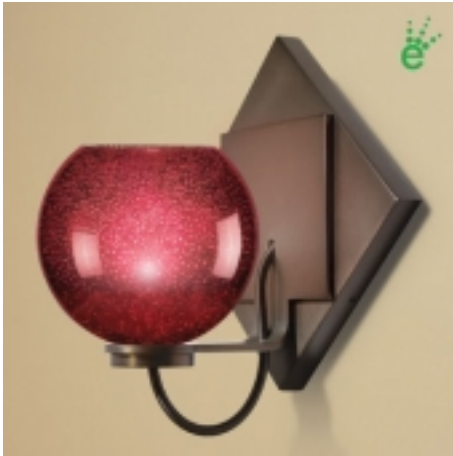

Job Name:

Contact:

Fixture Type:

Part Number:

BOBO LED DIAMOND SCONCE

#### Description:

The Bobo wall sconce comes with a 3 Watt LED that may be mounted as an up-light or a down light. The wall sconce may be mounted as a square or at an 45 degree angle to create a diamond shape. The metal canopy and stem is available in bronze. 3 Watt LED and driver is included.

#### Part Numbers:

<b>103915bz</b>	bronze, blue glass
<b>103915ch</b>	chrome, blue glass
<b>103915mc</b>	matte chrome, blue glass
<b>103917bz</b>	bronze, red glass
<b>103917ch</b>	chrome, red glass
<b>103917mc</b>	matte chrome, red glass

#### Technical Specs:

100-240V AC, 50/60Hz input  
700mA DC constant current output  
6VA, 3W for 1 (3 Watt LED)  
Warm White source of 150 lumens  
Suitable for dry locations only  
Mount to 3 1/2" - 4" round J-box  
Short circuit protection  
Overload protection  
Thermal protection