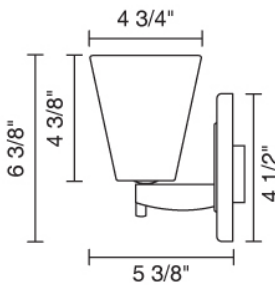

Job Name:

Contact:

Fixture Type:

Part Number:

BLING I LED SCONCE

Description:

The elegant Bling I wall sconce comes with a 3 Watt LED that may be mounted as an up-light or a down light. The metal canopy and stem is available in bronze, polished chrome, and matte chrome plating. 3 Watt LED and driver is included.

Part Numbers:

- | | |
|-----------------|----------------------------|
| 102173bz | bronze, amber glass |
| 102173ch | chrome, amber glass |
| 102173mc | matte chrome, amber glass |
| 102178bz | bronze, white glass |
| 102178ch | chrome, white glass |
| 102178mc | matte chrome, white glass |
| 102840bz | bronze, black glass |
| 102840ch | chrome, black glass |
| 102840mc | matte chrome, black glass |
| 102841bz | bronze, gold glass |
| 102841ch | chrome, gold glass |
| 102841mc | matte chrome, gold glass |
| 102842bz | bronze, silver glass |
| 102842ch | chrome, silver glass |
| 102842mc | matte chrome, silver glass |

Technical Specs:

- 100-240V AC, 50/60Hz input
- 700mA DC constant current output
- 6VA, 3W for 1 (3 Watt LED)
- Warm White source of 150 lumens
- Suitable for dry locations only
- Mount to 3 1/2" - 4" round J-box
- Short circuit protection
- Overload protection
- Thermal protection