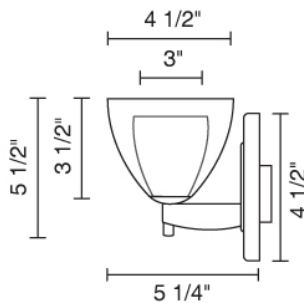

Technical Specs:

100-240V AC, 50/60Hz input
700mA DC constant current output
6VA, 3W for 1 (3 Watt LED)
Warm White source of 150 lumens
Suitable for dry locations only
Mount to 3 1/2" - 4" round J-box
Short circuit protection