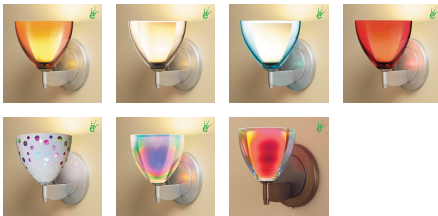

Job Name:

Contact:

Fixture Type:

Part Number:

RAINBOW II LED SCONCE

**Description:**

The Rainbow II wall sconce comes with a 3 Watt LED that may be mounted as an up-light or a down light. The metal canopy and stem is available in bronze, polished chrome, and matte chrome plating. 3 Watt LED and driver is included.

**Part Numbers:**

- |                 |                                      |
|-----------------|--------------------------------------|
| <b>102725bz</b> | bronze, orange glass                 |
| <b>102725ch</b> | chrome, orange glass                 |
| <b>102725mc</b> | matte chrome, orange glass           |
| <b>102726bz</b> | bronze, smoky glass                  |
| <b>102726ch</b> | chrome, smoky glass                  |
| <b>102726mc</b> | matte chrome, smoky glass            |
| <b>102728bz</b> | bronze, turquoise glass              |
| <b>102728ch</b> | chrome, turquoise glass              |
| <b>102728mc</b> | matte chrome, turquoise glass        |
| <b>102729bz</b> | bronze, red glass                    |
| <b>102729ch</b> | chrome, red glass                    |
| <b>102729mc</b> | matte chrome, red glass              |
| <b>102816bz</b> | bronze, retro white glass            |
| <b>102816ch</b> | chrome, retro white glass            |
| <b>102816mc</b> | matte chrome, retro white glass      |
| <b>102817bz</b> | bronze, retro black glass            |
| <b>102817ch</b> | chrome, retro black glass            |
| <b>102817mc</b> | matte chrome, retro black glass      |
| <b>102916bz</b> | bronze, dichroic rainbow glass       |
| <b>102916ch</b> | chrome, dichroic rainbow glass       |
| <b>102916mc</b> | matte chrome, dichroic rainbow glass |
| <b>102919bz</b> | bronze, dichroic sunrise glass       |
| <b>102919ch</b> | chrome, dichroic sunrise glass       |
| <b>102919mc</b> | matte chrome, dichroic sunrise glass |