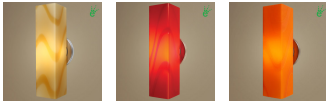

Job Name:

Contact:

Fixture Type:

Part Number:

HOUSTON LED SCONCE

Description:

The Houston collection is handcrafted by Murano glass masters featuring a contemporary square shape. The vivid colors offered include red, orange, vanilla and white. The Houston 3 Watt LED Sconce includes a 4" canopy with 3 Watt LED and driver. Available in bronze, polished chrome or matte chrome finish.

Part Numbers:

102850bz	bronze, white glass
102850ch	chrome, white glass
102850mc	matte chrome, white glass
102851bz	bronze, vanilla glass
102851ch	chrome, vanilla glass
102851mc	matte chrome, vanilla glass
102852bz	bronze, red glass
102852ch	chrome, red glass
102852mc	matte chrome, red glass
102853bz	bronze, orange glass
102853ch	chrome, orange glass
102853mc	matte chrome, orange glass