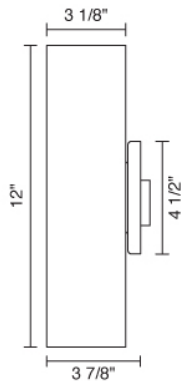

Job Name:

Contact:

Fixture Type:

Part Number:

HOUSTON LED SCONCE

Description:

The Houston collection is handcrafted by Murano glass masters featuring a contemporary square shape. The vivid colors offered include red, orange, vanilla and white. The Houston 3 Watt LED Sconce includes a 4" canopy with 3 Watt LED and driver. Available in bronze, polished chrome or matte chrome finish.

Part Numbers:

102850bz	bronze, white glass
102850ch	chrome, white glass
102850mc	matte chrome, white glass
102851bz	bronze, vanilla glass
102851ch	chrome, vanilla glass
102851mc	matte chrome, vanilla glass
102852bz	bronze, red glass
102852ch	chrome, red glass
102852mc	matte chrome, red glass
102853bz	bronze, orange glass
102853ch	chrome, orange glass
102853mc	matte chrome, orange glass

Technical Specs:

100-240V AC, 50/60Hz input
700mA DC constant current output
6VA, 3W for 1 (3 Watt LED)
Warm White source of 150 lumens

ADA Compliant

Suitable for dry locations only

Mount to 3 1/2" - 4" round J-box