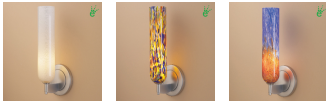

Job Name:

Contact:

Fixture Type:

Part Number:

CHIANTI LED SCONCE

Description:

The Chianti wall sconce comes with a 3 Watt LED that may be mounted as an up-light or a down light. The metal canopy and stem is available in bronze, polished chrome, and matte chrome plating. 3 Watt LED and driver is included.

Part Numbers:

| | |
|-----------------|------------------------------------|
| 102820bz | bronze, white glass |
| 102820ch | chrome, white glass |
| 102820mc | matte chrome, white glass |
| 102821bz | bronze, mosaic glass |
| 102821ch | chrome, mosaic glass |
| 102821mc | matte chrome, mosaic glass |
| 102822bz | bronze, vanilla glass |
| 102822ch | chrome, vanilla glass |
| 102822mc | matte chrome, vanilla glass |
| 102823bz | bronze, brown and blue glass |
| 102823ch | chrome, brown and blue glass |
| 102823mc | matte chrome, brown and blue glass |