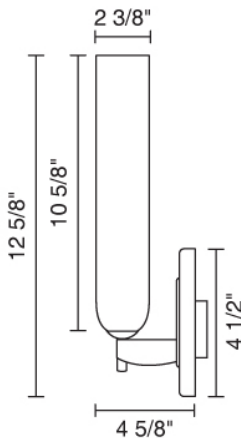

Job Name:

Contact:

Fixture Type:

Part Number:

CHIANTI LED SCONCE

Description:

The Chianti wall sconce comes with a 3 Watt LED that may be mounted as an up-light or a down light. The metal canopy and stem is available in bronze, polished chrome, and matte chrome plating. 3 Watt LED and driver is included.

Part Numbers:

| | |
|-----------------|------------------------------------|
| 102820bz | bronze, white glass |
| 102820ch | chrome, white glass |
| 102820mc | matte chrome, white glass |
| 102821bz | bronze, mosaic glass |
| 102821ch | chrome, mosaic glass |
| 102821mc | matte chrome, mosaic glass |
| 102822bz | bronze, vanilla glass |
| 102822ch | chrome, vanilla glass |
| 102822mc | matte chrome, vanilla glass |
| 102823bz | bronze, brown and blue glass |
| 102823ch | chrome, brown and blue glass |
| 102823mc | matte chrome, brown and blue glass |

Technical Specs:

100-240V AC, 50/60Hz input
700mA DC constant current output
6VA, 3W for 1 (3 Watt LED)
Warm White source of 150 lumens
ADA compliant
Suitable for dry locations only
Mount to 3 1/2" - 4" round J-box
Short circuit protection
Overload protection
Thermal protection