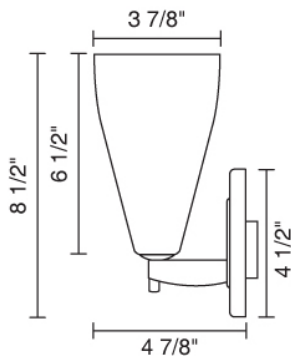

Job Name:

Contact:

Fixture Type:

Part Number:

ZARA LED SCONCE

Description:

The Zara wall sconce comes with a 3 Watt LED that may be mounted as an up-light or a down light. The metal canopy and stem is available in bronze, polished chrome, and matte chrome plating. 3 Watt LED and driver is included.

Part Numbers:

102151bz	bronze, white glass
102151ch	chrome, white glass
102151mc	matte chrome, white glass
102152bz	bronze, blue glass
102152ch	chrome, blue glass
102152mc	matte chrome, blue glass
102154bz	bronze, red glass
102154ch	chrome, red glass
102154mc	matte chrome, red glass
102156bz	bronze, brown glass
102156ch	chrome, brown glass
102156mc	matte chrome, brown glass
102157bz	bronze, cinnamon glass
102157ch	chrome, cinnamon glass
102157mc	matte chrome, cinnamon glass