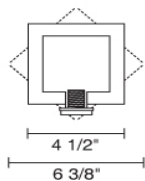

Warranty:

All 3 Watt LED fixtures are warranted to be free from defects in material and workmanship for three (3) years from date of delivery.

For full warranty details, please see our terms and conditions

[here](#)