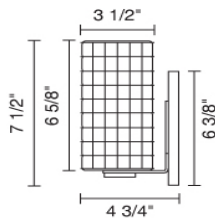

Warranty:

All 3 Watt LED fixtures are warranted to be free from defects in material and workmanship for three (3) years from date of delivery.

For full warranty details, please see our terms and conditions

[here](#)