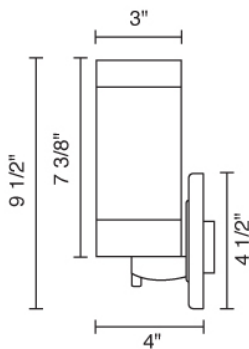

Job Name:

Contact:

Fixture Type:

Part Number:

SILVA LED SCONCE

Description:

Silva wall sconce comes with a matte white inner diffuser shade accompanied with a transparent outer glass for all colored Silva glass. Black and White Silva glass is not transparent and does not include a matte inner diffuser shade. The Silva wall sconce comes with a 3 Watt LED that may be mounted as an up-light or a down light. The metal canopy and stem is available in bronze, polished chrome, and matte chrome plating. 3 Watt LED and driver is included.

Part Numbers:

- | | |
|-----------------|-------------------------------|
| 102711bz | bronze, orange glass |
| 102711ch | chrome, orange glass |
| 102711mc | matte chrome, orange glass |
| 102712bz | bronze, white glass |
| 102712ch | chrome, white glass |
| 102712mc | matte chrome, white glass |
| 102713bz | bronze, smoky glass |
| 102713ch | chrome, smoky glass |
| 102713mc | matte chrome, smoky glass |
| 102714bz | bronze, turquoise glass |
| 102714ch | chrome, turquoise glass |
| 102714mc | matte chrome, turquoise glass |
| 102715bz | bronze, red glass |
| 102715ch | chrome, red glass |
| 102715mc | matte chrome, red glass |
| 102716bz | bronze, black glass |
| 102716ch | chrome, black glass |
| 102716mc | matte chrome, black glass |

Technical Specs:

- 100-240V AC, 50/60Hz input
- 700mA DC constant current output
- 6VA, 3W for 1 (3 Watt LED)
- Warm White source of 150 lumens
- ADA compliant
- Suitable for dry locations only
- Mount to 3 1/2" - 4" round J-box
- Short circuit protection
- Overload protection
- Thermal protection