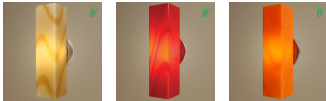

Job Name:

Contact:

Fixture Type:

Part Number:

HOUSTON LED SCONCE

### Description:

The Houston collection is handcrafted by Murano glass masters featuring a contemporary square shape. The vivid colors offered include red, orange, vanilla and white. The Houston 3 Watt LED Sconce includes a 4" canopy with 3 Watt LED and driver. Available in bronze, polished chrome or matte chrome finish.

### Part Numbers:

<b>102850bz</b>	bronze, white glass
<b>102850ch</b>	chrome, white glass
<b>102850mc</b>	matte chrome, white glass
<b>102851bz</b>	bronze, vanilla glass
<b>102851ch</b>	chrome, vanilla glass
<b>102851mc</b>	matte chrome, vanilla glass
<b>102852bz</b>	bronze, red glass
<b>102852ch</b>	chrome, red glass
<b>102852mc</b>	matte chrome, red glass
<b>102853bz</b>	bronze, orange glass
<b>102853ch</b>	chrome, orange glass
<b>102853mc</b>	matte chrome, orange glass