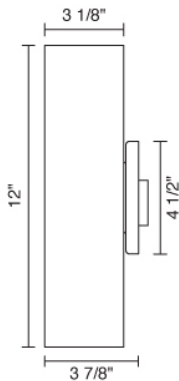

Job Name:

Contact:

Fixture Type:

Part Number:

HOUSTON LED SCONCE

### Part Numbers:

<b>102850bz</b>	bronze, white glass
<b>102850ch</b>	chrome, white glass
<b>102850mc</b>	matte chrome, white glass
<b>102851bz</b>	bronze, vanilla glass
<b>102851ch</b>	chrome, vanilla glass
<b>102851mc</b>	matte chrome, vanilla glass
<b>102852bz</b>	bronze, red glass
<b>102852ch</b>	chrome, red glass
<b>102852mc</b>	matte chrome, red glass
<b>102853bz</b>	bronze, orange glass
<b>102853ch</b>	chrome, orange glass
<b>102853mc</b>	matte chrome, orange glass

### Technical Specs:

100-240V AC, 50/60Hz input  
700mA DC constant current output  
6VA, 3W for 1 (3 Watt LED)  
Warm White source of 150 lumens

ADA Compliant

Suitable for dry locations only

Mount to 3 1/2" - 4" round J-box