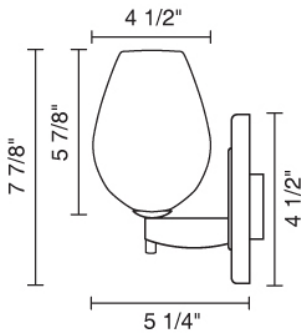

Job Name:

Contact:

Fixture Type:

Part Number:

BOLERO LED SCONCE

Description:

Bolero glass is a free-blown glass that receives its shape directly out of the furnace. This Artisan process, executed by only Master Glass Blowers, guarantees each piece is one of a kind. The Bolero wall sconce comes with a 3 Watt LED that may be mounted as an up-light or a down light. The metal canopy and stem is available in bronze, polished chrome, and matte chrome plating. 3 Watt LED and driver is included.

Part Numbers:

102336bz	bronze, amber glass
102336ch	chrome, amber glass
102336mc	matte chrome, amber glass
102337bz	bronze, autumn leaf glass
102337ch	chrome, autumn leaf glass
102337mc	matte chrome, autumn leaf glass
102338bz	bronze, seafoam green glass
102338ch	chrome, seafoam green glass
102338mc	matte chrome, seafoam green glass
102339bz	bronze, typhoon glass
102339ch	chrome, typhoon glass
102339mc	matte chrome, typhoon glass