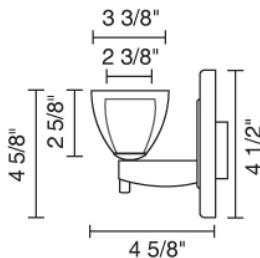

Job Name:

Contact:

Fixture Type:

Part Number:

RAINBOW I LED SCONCE

### Description:

The Rainbow I wall sconce comes with a 3 Watt LED that may be mounted as an up-light or a down light. The metal canopy and stem is available in bronze, polished chrome, and matte chrome plating. 3 Watt LED and driver is included.

### Part Numbers:

<b>102721bz</b>	bronze, orange glass
<b>102721ch</b>	chrome, orange glass
<b>102721mc</b>	matte chrome, orange glass
<b>102722bz</b>	bronze, smoky glass
<b>102722ch</b>	chrome, smoky glass
<b>102722mc</b>	matte chrome, smoky glass
<b>102723bz</b>	bronze, turquoise glass
<b>102723ch</b>	chrome, turquoise glass
<b>102723mc</b>	matte chrome, turquoise glass
<b>102724bz</b>	bronze, red glass
<b>102724ch</b>	chrome, red glass
<b>102724mc</b>	matte chrome, red glass
<b>102913bz</b>	bronze, dichroic rainbow glass
<b>102913ch</b>	chrome, dichroic rainbow glass
<b>102913mc</b>	matte chrome, dichroic rainbow glass
<b>102918bz</b>	bronze, dichroic sunrise glass
<b>102918ch</b>	chrome, dichroic sunrise glass
<b>102918mc</b>	matte chrome, dichroic sunrise glass