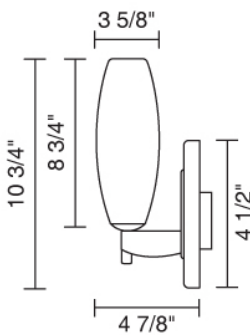

Job Name:

Contact:

Fixture Type:

Part Number:

CIRO LED SCONCE

**Description:**

The CIRO wall sconce comes with a 3 Watt LED that may be mounted as an up-light or a down light. The metal canopy and stem is available in bronze, polished chrome, and matte chrome plating. 3 Watt LED and driver is included.

**Part Numbers:**

- |                 |                                    |
|-----------------|------------------------------------|
| <b>102116bz</b> | bronze, yellow and red glass       |
| <b>102116ch</b> | chrome, yellow and red glass       |
| <b>102116mc</b> | matte chrome, yellow and red glass |
| <b>102119bz</b> | bronze, white fritted glass        |
| <b>102119ch</b> | chrome, white fritted glass        |
| <b>102119mc</b> | matte chrome, white fritted glass  |
| <b>102121bz</b> | bronze, gold-leaf glass            |
| <b>102121ch</b> | chrome, gold-leaf glass            |
| <b>102121mc</b> | matte chrome, gold-leaf glass      |
| <b>102122bz</b> | bronze, red glass                  |
| <b>102122ch</b> | chrome, red glass                  |
| <b>102122mc</b> | matte chrome, red glass            |
| <b>102123bz</b> | bronze, lava glass                 |
| <b>102123ch</b> | chrome, lava glass                 |
| <b>102123mc</b> | matte chrome, lava glass           |
| <b>102124bz</b> | bronze, tan mosaic glass           |
| <b>102124ch</b> | chrome, tan mosaic glass           |
| <b>102124mc</b> | matte chrome, tan mosaic glass     |
| <b>102125bz</b> | bronze, red mosaic glass           |
| <b>102125ch</b> | chrome, red mosaic glass           |
| <b>102125mc</b> | matte chrome, red mosaic glass     |

**Technical Specs:**

- 100-240V AC, 50/60Hz input
- 700mA DC constant current output
- 6VA, 3W for 1 (3 Watt LED)
- Warm White source of 150 lumens
- Suitable for dry locations only
- Mount to 3 1/2" - 4" round J-box
- Short circuit protection
- Overload protection
- Thermal protection