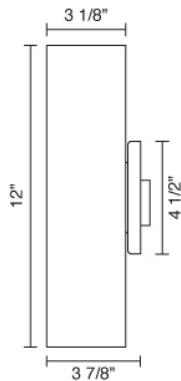

Job Name:

Contact:

Fixture Type:

Part Number:

HOUSTON SCONCE

### Description:

The Houston collection is handcrafted by murano glass masters featuring a contemporary rectangular shape. The vivid colors offered include red, orange, vanilla and white. The Houston Sconce includes a 4" round canopy with 75 Watt transformer.

### Part Numbers:

|                 |                             |
|-----------------|-----------------------------|
| <b>100850bz</b> | bronze, white glass         |
| <b>100850ch</b> | chrome, white glass         |
| <b>100850mc</b> | matte chrome, white glass   |
| <b>100851bz</b> | bronze, vanilla glass       |
| <b>100851ch</b> | chrome, vanilla glass       |
| <b>100851mc</b> | matte chrome, vanilla glass |
| <b>100852bz</b> | bronze, red glass           |
| <b>100852ch</b> | chrome, red glass           |
| <b>100852mc</b> | matte chrome, red glass     |
| <b>100853bz</b> | bronze, orange glass        |
| <b>100853ch</b> | chrome, orange glass        |
| <b>100853mc</b> | matte chrome, orange glass  |