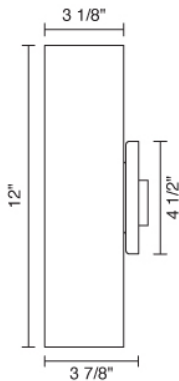

Job Name:

Contact:

Fixture Type:

Part Number:

HOUSTON SCONCE

### Description:

The Houston collection is handcrafted by murano glass masters featuring a contemporary rectangular shape. The vivid colors offered include red, orange, vanilla and white. The Houston Sconce includes a 4" round canopy with 75 Watt transformer.

### Part Numbers:

<b>100850bz</b>	bronze, white glass
<b>100850ch</b>	chrome, white glass
<b>100850mc</b>	matte chrome, white glass
<b>100851bz</b>	bronze, vanilla glass
<b>100851ch</b>	chrome, vanilla glass
<b>100851mc</b>	matte chrome, vanilla glass
<b>100852bz</b>	bronze, red glass
<b>100852ch</b>	chrome, red glass
<b>100852mc</b>	matte chrome, red glass
<b>100853bz</b>	bronze, orange glass
<b>100853ch</b>	chrome, orange glass
<b>100853mc</b>	matte chrome, orange glass