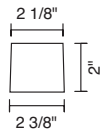

CLAREO LAMP RING II

The Clareo Lamp Ring II is used with Clareo Spot (220671 & 220672).

Part Number

800215bz
800215ch
800215mc

Description

■ bronze
■ chrome
■ matte chrome