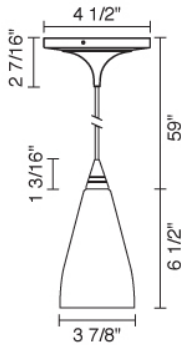

Job Name:

Contact:

Fixture Type:

Part Number:

ZARA G9 DOWN MP

### Description:

Zara G9 is a line voltage pendant which includes a 4" kiss mono-point canopy. Standard cable length of 59 inches from ceiling to top of glass, can be field-cut.

### Part Numbers:

<b>320151bz/MP</b>	bronze, white glass
<b>320151ch/MP</b>	chrome, white glass
<b>320151mc/MP</b>	matte chrome, white glass
<b>320152bz/MP</b>	bronze, blue glass
<b>320152ch/MP</b>	chrome, blue glass
<b>320152mc/MP</b>	matte chrome, blue glass
<b>320154bz/MP</b>	bronze, red glass
<b>320154ch/MP</b>	chrome, red glass
<b>320154mc/MP</b>	matte chrome, red glass
<b>320156bz/MP</b>	bronze, brown glass
<b>320156ch/MP</b>	chrome, brown glass
<b>320156mc/MP</b>	matte chrome, brown glass
<b>320157bz/MP</b>	bronze, cinnamon glass
<b>320157ch/MP</b>	chrome, cinnamon glass
<b>320157mc/MP</b>	matte chrome, cinammon glass

### Technical Specs:

- 120VAC input
- 40VA, 40W for 1 (maximum 40 Watt lamp)
- G9 socket
- Suitable for dry locations only
- Mount to 3" - 4" round J-box
- Dimmable