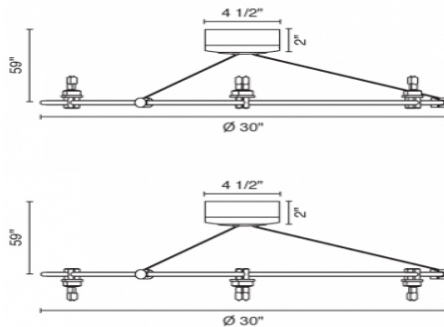

Job Name:

Contact:

Fixture Type:

Part Number:

V/A CHANDELIER II

Description:

The V/A Chandelier is 30" in diameter and comes with 6 fixtures. Chandelier system includes 150W electronic transformer, suspension supports and lamp holders. Glass and lamps sold separately, specify glass by adding part number to the chandelier, example K74001BLU for Bobo Blue glass.

bronze, 30" diameter, up-light

300230ch/up

chrome, 30" diameter, up-light

300230mc/up

matte chrome, 30" diameter, up-light

Technical Specs:

120V AC, 50/60Hz input

11.7V AC output

120VA, 118W for 6 (maximum 20 Watt lamps)

G4 - G6.35 socket

Suitable for dry locations only

Mount to 3" - 4" round J-box

Short circuit protection

Overload protection

Thermal protection

Dimmable