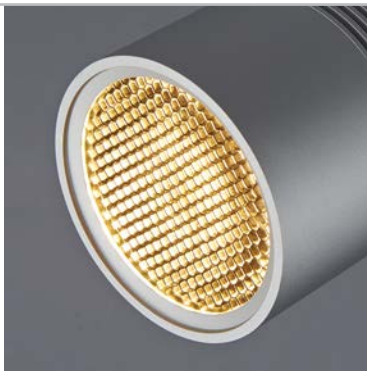

Job Name:

Contact:

Ordering Code:

Fixture Type:

Accessories

- 900300bk Snoot, black
- 900300mc Snoot, matte chrome
- 900300wh Snoot, white
- 900310 Louver, black
- 900305bk¹ Barn doors, black
- 900321 Diffuser lens
- 900322 Frosted lens
- 900320 Linear lens

Notes

1. Barn Doors Requires 900300 Snoot Accessory.
2. Accessories available with 250 snoot only.

Louver