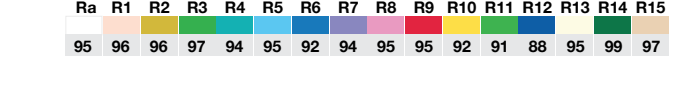

Notes

Values presented are average. Due to installation location and environment, end use performance may vary. Refer to IES file for specific values.

Delivered Lumen / Wattage Chart

Source Lumens	Delivered Lumens	Fixture Wattage
1100 lm	935 lm	11.9 W / 12.3 VA
1300 lm	1105 lm	14.5 W / 15.3 VA
1600 lm	1360 lm	16.9 W / 17.3 VA
2000 lm	1700 lm	19.8 W / 20.1 VA

Source Lumens	Delivered Lumens	Fixture Wattage
1100 lm	935 lm	16.0 W / 16.3 VA
1300 lm	1105 lm	19.3 W / 19.7 VA
1600 lm	1360 lm	19.8 W / 20.1 VA

Source Lumens	Delivered Lumens	Fixture Wattage
1100 lm	935 lm	11.9 W / 12.3 VA
1300 lm	1105 lm	14.5 W / 15.3 VA
1600 lm	1360 lm	16.9 W / 17.3 VA
2000 lm	1700 lm	19.8 W / 20.1 VA

Source Lumens	Delivered Lumens	Fixture Wattage
1100 lm	935 lm	16.0 W / 16.3 VA
1300 lm	1105 lm	19.3 W / 19.7 VA
1600 lm	1360 lm	19.8 W / 20.1 VA

Source Lumens	Delivered Lumens	Fixture Wattage
1100 lm	935 lm	16.0 W / 16.3 VA
1300 lm	1105 lm	19.3 W / 19.7 VA