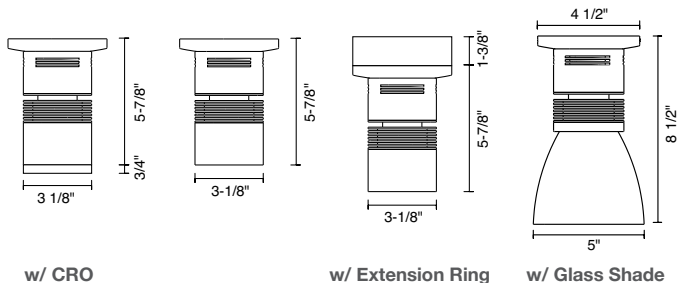

Notes

1. B27K Beauty Series choose 98 (actual 93). Available in 11LM ELV dimming and 13LM 10V dimming.
2. ELV dimming only available in 120V.
3. 0-10V dimming only available in UNV voltage and must use an extension ring.
4. Reflector and Lite Optics available with 220 snoot only.
5. Shade Color only available with 222 Glass shade only.

	Dimming Availability	
	ELV	10V
11LM 83	•	
11LM 98	•	
13LM 83	•	•
13LM 98	•	•
16LM 83	•	•
16LM 98	•	•
20LM 83	•	•
20LM 98	•	•