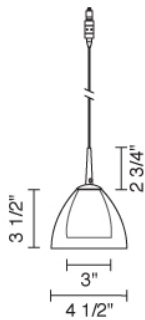

Job Name:

Contact:

Fixture Type:

Part Number:

RAINBOW II LED DOWN

Description:

The Rainbow II 3 Watt LED pendant with two glass shades, inner cased glass is frosted white. Outer glass is clear with a dichroic coating or with colored glass. The dichroic coated glass has a liquid mercury-like finish when off but when lit will show a fusion of dichroic colors. Uni-plug design, allows the Rainbow II 3 Watt LED pendant to be mounted on any lighting system through the use of an appropriate adaptor, not included.

Standard cable length of 59" cannot be cut in field (specify when ordering). May be specified with Kiss canopy by adding /MP to part number or /MP2 for 2" version.

Part Numbers:

222725bz	bronze, orange glass
222725ch	chrome, orange glass
222725mc	matte chrome, orange glass
222726bz	bronze, smoky glass
222726ch	chrome, smoky glass
222726mc	matte chrome, smoky glass
222728bz	bronze, turquoise glass
222728ch	chrome, turquoise glass
222728mc	matte chrome, turquoise glass
222729bz	bronze, red glass
222729ch	chrome, red glass
222729mc	matte chrome, red glass
222816bz	bronze, retro white glass
222816ch	chrome, retro white glass
222816mc	matte chrome, retro white glass
222817bz	bronze, retro black glass
222817ch	chrome, retro black glass
222817mc	matte chrome, retro black glass
222916bz	bronze, dichroic rainbow glass
222916ch	chrome, dichroic rainbow glass
222916mc	matte chrome, dichroic rainbow glass
222919bz	bronze, dichroic sunrise glass
222919ch	chrome, dichroic sunrise glass
222919mc	matte chrome, dichroic sunrise glass