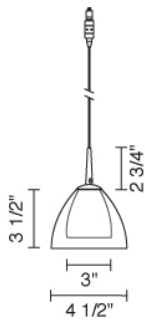

Job Name:

Contact:

Fixture Type:

Part Number:

RAINBOW II LED DOWN

**Description:**

The Rainbow II 3 Watt LED pendant with two glass shades, inner cased glass is frosted white. Outer glass is clear with a dichroic coating or with colored glass. The dichroic coated glass has a liquid mercury-like finish when off but when lit will show a fusion of dichroic colors. Uni-plug design, allows the Rainbow II 3 Watt LED pendant to be mounted on any lighting system through the use of an appropriate adaptor, not included.

**Standard cable length of 59" cannot be cut in field (specify when ordering).** May be specified with Kiss canopy by adding /MP to part number or /MP2 for 2" version.

**Part Numbers:**

**222725bz**

bronze, orange glass