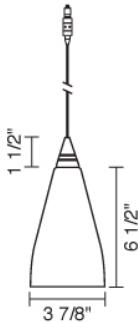

Job Name:

Contact:

Fixture Type:

Part Number:

ZARA LED DOWN

Description:

The Zara 3 Watt LED pendant Uni-plug design, allows the Zara 3 Watt LED pendant to be mounted on any lighting system through the use of an appropriate adaptor, not included.

Standard cable length of 59" cannot be cut in field (specify when ordering). May be specified with Kiss canopy by adding /MP to part number or /MP2 for 2" version.

Part Numbers:

222151bz	bronze, white glass
222151ch	chrome, white glass
222151mc	matte chrome, white glass
222152bz	bronze, blue glass
222152ch	chrome, blue glass
222152mc	matte chrome, blue glass
222154bz	bronze, red glass
222154ch	chrome, red glass
222154mc	matte chrome, red glass
222156bz	bronze, brown glass
222156ch	chrome, brown glass
222156mc	matte chrome, brown glass
222157bz	bronze, cinnamon glass
222157ch	chrome, cinnamon glass
222157mc	matte chrome, cinnamon glass