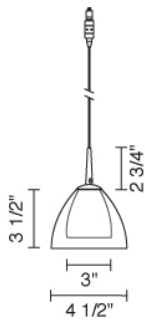

Job Name:

Contact:

Fixture Type:

Part Number:

RAINBOW II LED DOWN

Description:

The Rainbow II 3 Watt LED pendant with two glass shades, inner cased glass is frosted white. Outer glass is clear with a dichroic coating or with colored glass. The dichroic coated glass has a liquid mercury-like finish when off but when lit will show a fusion of dichroic colors. Uni-plug design, allows the Rainbow II 3 Watt LED pendant to be mounted on any lighting system through the use of an appropriate adaptor, not included.

Standard cable length of 59" cannot be cut in field (specify when ordering). May be specified with Kiss canopy by adding /MP to part number or /MP2 for 2" version.

Part Numbers:

222725bz

bronze, orange glass