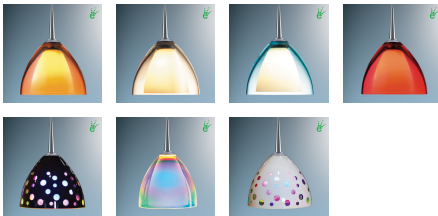

Job Name:

Contact:

Fixture Type:

Part Number:

RAINBOW II LED DOWN

Description:

The Rainbow II 3 Watt LED pendant with two glass shades, inner cased glass is frosted white. Outer glass is clear with a dichroic coating or with colored glass. The dichroic coated glass has a liquid mercury-like finish when off but when lit will show a fusion of dichroic colors. Uni-plug design, allows the Rainbow II 3 Watt LED pendant to be mounted on any lighting system through the use of an appropriate adaptor, not included.

Standard cable length of 59" cannot be cut in field (specify when ordering). May be specified with Kiss canopy by adding /MP to part number or /MP2 for 2" version.

Part Numbers:

222725bz

bronze, orange glass