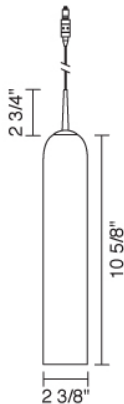

Job Name:

Contact:

Fixture Type:

Part Number:

CHIANTI LED DOWN

Description:

The Chianti 3 Watt LED pendant Uni-plug design, allows Chianti 3 Watt LED pendant to be mounted on any lighting system through the use of an appropriate adaptor, not included.

Standard cable length of 59" cannot be cut in field (specify when ordering). May be specified with Kiss canopy by adding /MP to part number or /MP2 for 2" version.

Part Numbers:

222820bz	bronze, white glass
222820ch	chrome, white glass
222820mc	matte chrome, white glass
222821bz	bronze, mosaic glass
222821ch	chrome, mosaic glass
222821mc	matte chrome, mosaic glass
222822bz	bronze, vanilla glass
222822ch	chrome, vanilla glass
222822mc	matte chrome, vanilla glass
222823bz	bronze, brown and blue glass
222823ch	chrome, brown and blue glass
222823mc	matte chrome, brown and blue glass

Technical Specs:

12V AC/DC input
700mA DC constant current output
6VA, 5W for 1(3watt LED)
Warm White source of 150 lumens
Suitable for dry location only
Compatible with dimmable power supply
Compatible with selected Bruck electronic transformers and must meet the minimum VA