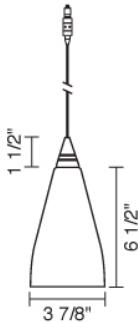

Job Name:

Contact:

Fixture Type:

Part Number:

ZARA LED DOWN

### Description:

The Zara 3 Watt LED pendant Uni-plug design, allows the Zara 3 Watt LED pendant to be mounted on any lighting system through the use of an appropriate adaptor, not included.

**Standard cable length of 59" cannot be cut in field (specify when ordering).** May be specified with Kiss canopy by adding /MP to part number or /MP2 for 2" version.

### Part Numbers:

<b>222151bz</b>	bronze, white glass
<b>222151ch</b>	chrome, white glass
<b>222151mc</b>	matte chrome, white glass
<b>222152bz</b>	bronze, blue glass
<b>222152ch</b>	chrome, blue glass
<b>222152mc</b>	matte chrome, blue glass
<b>222154bz</b>	bronze, red glass
<b>222154ch</b>	chrome, red glass
<b>222154mc</b>	matte chrome, red glass
<b>222156bz</b>	bronze, brown glass
<b>222156ch</b>	chrome, brown glass
<b>222156mc</b>	matte chrome, brown glass
<b>222157bz</b>	bronze, cinnamon glass
<b>222157ch</b>	chrome, cinnamon glass
<b>222157mc</b>	matte chrome, cinnamon glass