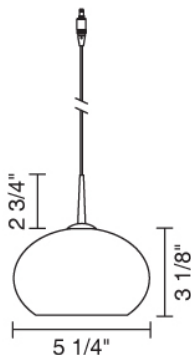

Job Name:

Contact:

Fixture Type:

Part Number:

LAGUNA LED DOWN

Description:

The Laguna 3 Watt LED pendant Uni-plug design, allows Laguna 3 Watt LED pendant to be mounted on any lighting system through the use of an appropriate adaptor, not included.

Standard cable length of 59" cannot be cut in field (specify when ordering). May be specified with Kiss canopy by adding /MP to part number or /MP2 for 2" version.

Part Numbers:

222810bz	bronze, white glass
222810ch	chrome, white glass
222810mc	matte chrome, white glass
222811bz	bronze, smoky glass
222811ch	chrome, smoky glass
222811mc	matte chrome, smoky glass
222812bz	bronze, vanilla glass
222812ch	chrome, vanilla glass
222812mc	matte chrome, vanilla glass
222813bz	bronze, brown glass
222813ch	chrome, brown glass
222813mc	matte chrome, brown glass
222814bz	bronze, yellow and white glass
222814ch	chrome, yellow and white glass
222814mc	matte chrome, yellow and white glass
222815bz	bronze, navy and white glass
222815ch	chrome, navy and white glass
222815mc	matte chrome, navy and white glass