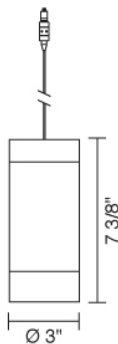

Job Name:

Contact:

Fixture Type:

Part Number:

SILVA LED DOWN

Description:

Silva LED down pendant comes with a matte white inner diffuser shade accompanied with a transparent outer glass for all colored Silva glass. Black and White Silva glass is not transparent and does not include a matte inner diffuser shade. The Silva 3 Watt LED pendant Uni-plug design, allows Silva 3 Watt LED pendant to be mounted on any lighting system through the use of an appropriate adaptor, not included. **Standard cable length of 59" cannot be cut in field (specify when ordering).** May be specified with Kiss canopy by adding /MP to part number or /MP2 for 2" version.

Part Numbers:

222711bz	bronze, orange glass
222711ch	chrome, orange glass
222711mc	matte chrome, orange glass
222712bz	bronze, white glass
222712ch	chrome, white glass
222712mc	matte chrome, white glass
222713bz	bronze, smoky glass
222713ch	chrome, smoky glass
222713mc	matte chrome, smoky glass
222714bz	bronze, turquoise glass
222714ch	chrome, turquoise glass
222714mc	matte chrome, turquoise glass
222715bz	bronze, red glass
222715ch	chrome, red glass
222715mc	matte chrome, red glass
222716bz	bronze, black glass
222716ch	chrome, black glass
222716mc	matte chrome, black glass