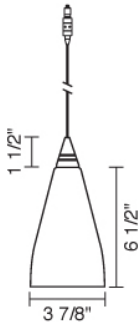

Job Name:

Contact:

Fixture Type:

Part Number:

ZARA LED DOWN

Description:

The Zara 3 Watt LED pendant Uni-plug design, allows the Zara 3 Watt LED pendant to be mounted on any lighting system through the use of an appropriate adaptor, not included.

Standard cable length of 59" cannot be cut in field (specify when ordering). May be specified with Kiss canopy by adding /MP to part number or /MP2 for 2" version.

Part Numbers:

| | |
|-----------------|------------------------------|
| 222151bz | bronze, white glass |
| 222151ch | chrome, white glass |
| 222151mc | matte chrome, white glass |
| 222152bz | bronze, blue glass |
| 222152ch | chrome, blue glass |
| 222152mc | matte chrome, blue glass |
| 222154bz | bronze, red glass |
| 222154ch | chrome, red glass |
| 222154mc | matte chrome, red glass |
| 222156bz | bronze, brown glass |
| 222156ch | chrome, brown glass |
| 222156mc | matte chrome, brown glass |
| 222157bz | bronze, cinnamon glass |
| 222157ch | chrome, cinnamon glass |
| 222157mc | matte chrome, cinnamon glass |