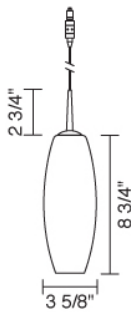

Job Name:

Contact:

Fixture Type:

Part Number:

CIRO LED DOWN

Description:

The Ciro 3 Watt LED pendant Uni-plug design, allows the Ciro 3 Watt LED pendant to be mounted on any lighting system through the use of an appropriate adaptor, not included.

Standard cable length of 59" cannot be cut in field (specify when ordering). May be specified with Kiss canopy by adding /MP to part number or /MP2 for 2" version.

Part Numbers:

| | |
|----------|------------------------------------|
| 222116bz | bronze, yellow and red glass |
| 222116ch | chrome, yellow and red glass |
| 222116mc | matte chrome, yellow and red glass |
| 222119bz | bronze, white fritted glass |
| 222119ch | chrome, white fritted glass |
| 222119mc | matte chrome, white fritted glass |
| 222121bz | bronze, gold-leaf glass |
| 222121ch | chrome, gold-leaf glass |
| 222121mc | matte chrome, gold-leaf glass |
| 222122bz | bronze, red glass |
| 222122ch | chrome, red glass |
| 222122mc | matte chrome, red glass |
| 222123bz | bronze, lava glass |
| 222123ch | chrome, lava glass |
| 222123mc | matte chrome, lava glass |
| 222124bz | bronze, tan mosaic glass |
| 222124ch | chrome, tan mosaic glass |
| 222124mc | matte chrome, tan mosaic glass |
| 222125bz | bronze, red mosaic glass |
| 222125ch | chrome, red mosaic glass |
| 222125mc | matte chrome, red mosaic glass |

Technical Specs:

12V AC/DC input

700mA DC constant current output

6VA, 5W for 1(3watt LED)

Warm White source of 150 lumens

Suitable for dry location only

Compatible with dimmable power supply

Compatible with selected Bruck electronic transformers and must meet the minimum VA