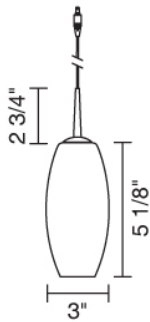

CIRO MINI DOWN

Description:

Uni-plug design allows Cirol Mini Down pendant to be mounted on any lighting system or ceiling canopy through the use of an appropriate adaptor, not included. Standard cable length of 59" can be field-cut or specified when ordering. May be specified with Kiss canopy by adding /MP to part number or /MP2 for 2" version.