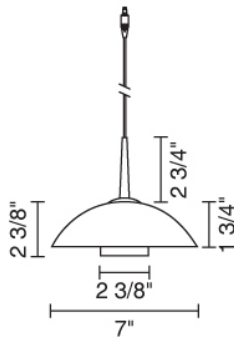

**Description:**

The Jas Down inner shade is made of cased glass made in cobalt. When illuminated, the inner glass gives the outer white glass a colorful glow. Uni-plug design allows Jas Down pendant to be mounted on any lighting system or ceiling canopy through the use of an appropriate adaptor, not included. Standard cable length of 59" can be field-cut or specified when ordering. May be specified with Kiss canopy by adding /MP to part number or /MP2 for 2" version.

**220912bz/wh**

bronze, white/ white glass

**220912mc/wh**

matte chrome, white/ white glass

**Technical Specs:****Technical Specs:**

12V AC/DC input

50VA, 50W for 1 (maximum 50 Watt lamp)

GY6.35 socket