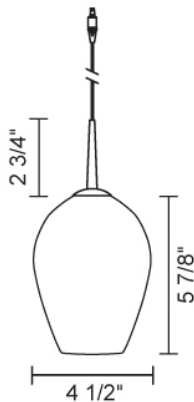

Part Numbers:

220336bz	bronze, amber glass
220336ch	chrome, amber glass
220336mc	matte chrome, amber glass
220337bz	bronze, autumn leaf glass
220337ch	chrome, autumn leaf glass
220337mc	matte chrome, autumn leaf glass
220338bz	bronze, seafoam green glass
220338ch	chrome, seafoam green glass
220338mc	matte chrome, seafoam green glass
220339bz	bronze, typhoon glass
220339ch	chrome, typhoon glass
220339mc	matte chrome, typhoon glass

Technical Specs:

12V AC/DC input

50VA, 50W for 1 (maximum 50 Watt lamp)

GY6.35 socket

Suitable for dry locations only

Dimmable