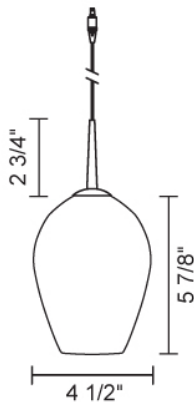

Description:

The Bolero Down Pendant is a free-blown glass that receives its shape directly out of the furnace. This Artisan process, executed by only Master Glass Blowers, guarantees each piece is one of a kind.

The Uni-Plug design of the Bolero Down allows the pendant to be mounted on any of Bruck's track systems or ceiling canopies through the use of an appropriate adapter(not included).

Standard cable length is 59" can be field cut or specified when ordering. Bolero Down may be specified with a 4" kiss mono-point canopy by adding /MP to the part number or /MP2 for the 2" version.