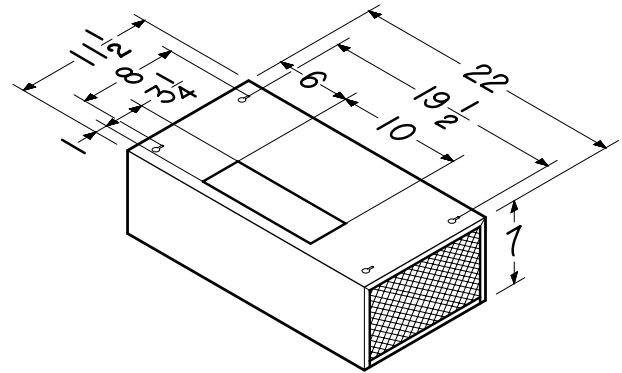

SPECIFICATIONS

VOLTS	AMPS	CFM	SONES	DUCT
120	4.0	410	5.5	3¼" x 10"

HVI-2100 CERTIFIED RATINGS comply with new testing technologies and procedures prescribed by the Home Ventilating Institute, for off-the-shelf products, as they are available to consumers. Product performance is rated at 0.1 in. static pressure, based on tests conducted in AMCA's state-of-the-art test laboratory. Sones are a measure of humanly-perceived loudness, based on laboratory measurements.