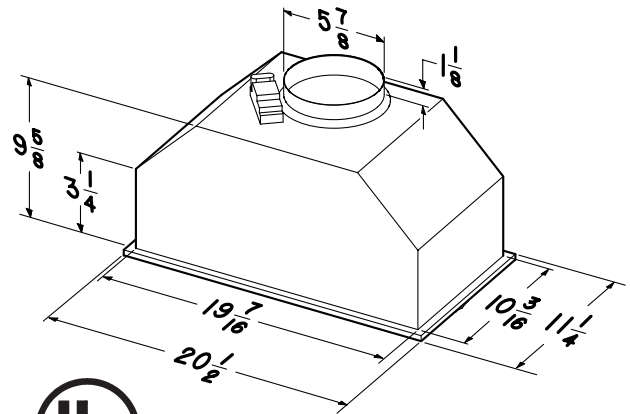

TYPICAL SPECIFICATION

Power Pack shall be Broan® (NuTone®) Model PM390. Power Pack shall have a multi-speed fan switch and separate light switch.

Fan must be convertible between ducted and non-ducted discharge. Ducted mode uses a washable aluminum mesh filter. Non-ducted mode uses optional, disposable charcoal filter.

Unit shall have a durable, powder coated finish.

Air delivery to be at least 390 CFM and sound levels not greater than 6.0 Sones.

Unit shall be UL and cUL listed.