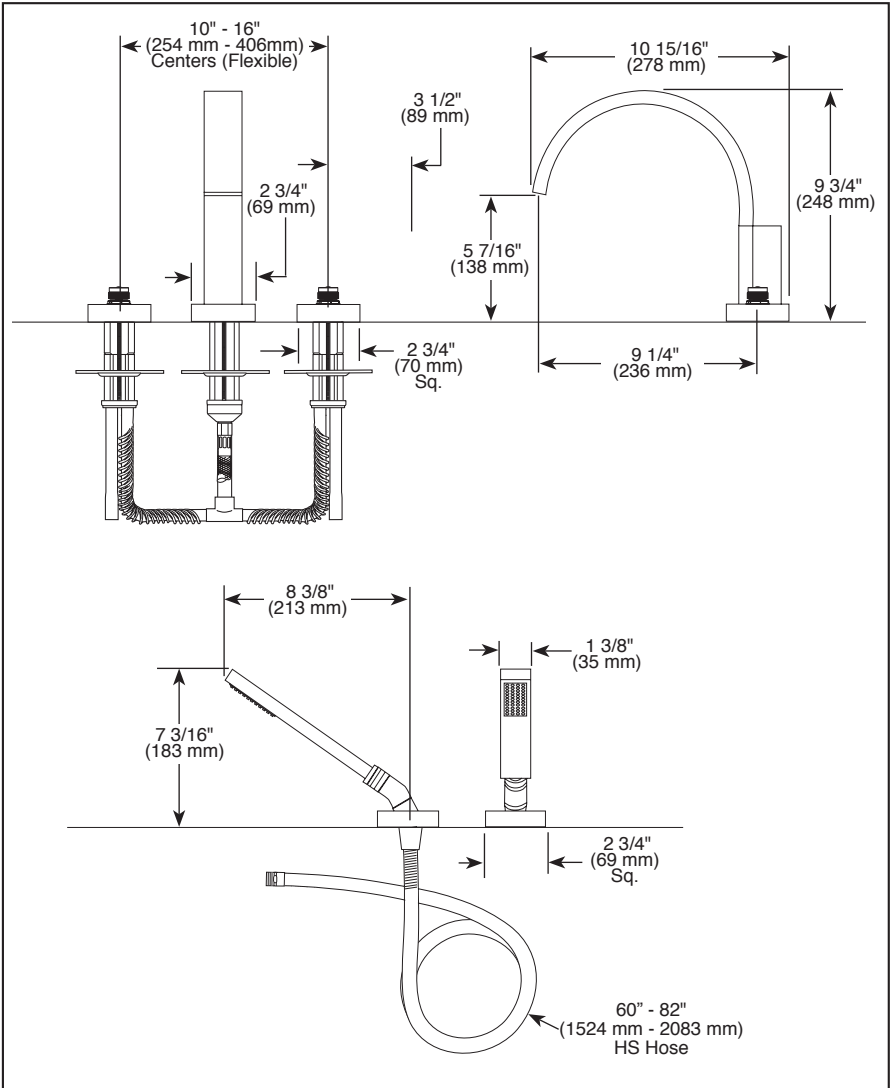

Submitted Model No.: _____
 Specific Features: _____

▲ Designate proper finish suffix

BRIZO®

ROMAN TUB/WHIRLPOOL FAUCET TRIM

- Siderna® Bath Collection
- Three Hole Installation (T67380)
- Four Hole Installation (T67480)
- Rough-In Kit Must Also be Ordered to Complete Installation (R64707 for four hole and R62707 for three hole)

- STANDARD SPECIFICATIONS:**
- Trim Only for two handle Roman Tub faucet for concealed mounting.
 - 10 15/16" (278 mm) long, 9 3/4" (248 mm) high slip-on rigid spout.
 - Temperature and volume controlled with handles.
 - Rough-In kit must also be ordered to complete installation (R64707 for four hole and R62707 for three hole). There are separate specification sheets on each rough-in kit if more details are required.
 - Handshower includes double check valves for backflow prevention (T67480 & T67481).
 - Handshower flows 2.0 gpm @ 80 psi.
 - Minimum 5" (127 mm) to maximum 8" (203 mm) distance between holes.
 - Accommodates up to 2 1/2" deck thickness.
 - Handles sold separately.
 - 60" - 82" (1524 mm - 2083 mm) stretchable finished metal hose.

- COMPLIES WITH:**
- ASME A112.18.1 / CSA B125.1
 - ♿ Indicates compliance to ICC/ANSI A117.1 - Valve control only.

Delta reserves the right (1) to make changes in specifications and materials, and (2) to change or discontinue models, both without notice or obligation. Dimensions are for reference only. See current full-line price book or www.brizo.com for finish options and product availability.
 BSP-B-T67380-LHP Rev. F