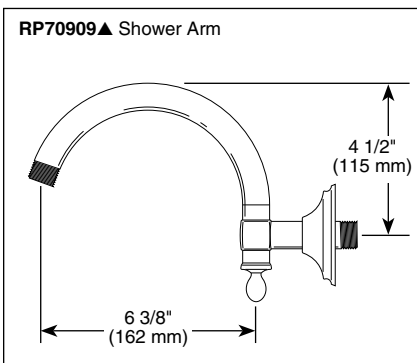

Submitted Model No.: _____

Specific Features: _____

▲ Designate proper finish suffix

BRIZO®

RAINCAN SHOWERHEAD

- Charlotte™ Bath Collection
- Showerhead Featuring H₂Okinetic Technology®
- 2.0 GPM Max @ 80 PSI

STANDARD SPECIFICATIONS:

- H₂Okinetic Technology® single function showerhead.
- Finished sprayface matches shell finish.
- Showerhead has 1/2"-14 NPSM female connection.
- Optional solid brass showerarm (RP70909▲).
- 2.0 gpm @ 80 psi (7.6 L/min @ 552 kPa).
- Wrench flats for tightening.
- Showerhead ball nut pivots and rotates.