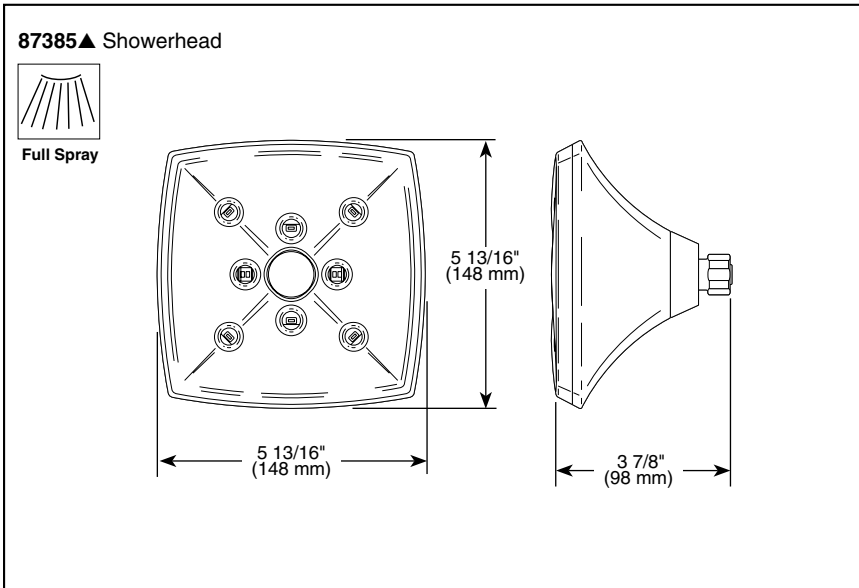

Submitted Model No.: _____

Specific Features: _____

▲ Designate proper finish suffix

BRIZO®

RAINCAN SHOWERHEAD

- Charlotte™ Bath Collection
- Showerhead Featuring H₂Okinetic Technology®
- 2.0 GPM Max @ 80 PSI

STANDARD SPECIFICATIONS:

- H₂Okinetic Technology® single function showerhead.
- Finished sprayface matches shell finish.
- Showerhead has 1/2"-14 NPSM female connection.
- Optional solid brass showerarm (RP70909▲).
- 2.0 gpm @ 80 psi (7.6 L/min @ 552 kPa).
- Wrench flats for tightening.
- Showerhead ball nut pivots and rotates.