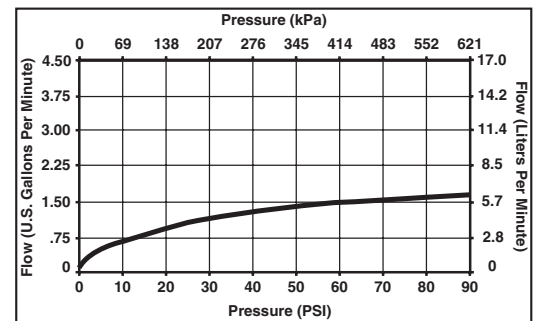

Delta reserves the right (1) to make changes in specifications and materials, and (2) to change or discontinue models, both without notice or obligation. Dimensions are for reference only. See current full-line price book or www.brizo.com for finish options and product availability.

BSP-K-64255LF Rev. B

Delta Faucet Company
Indianapolis, Indiana 46280
A Division of Masco Corporation of Indiana
© 2011 Masco Corporation of Indiana