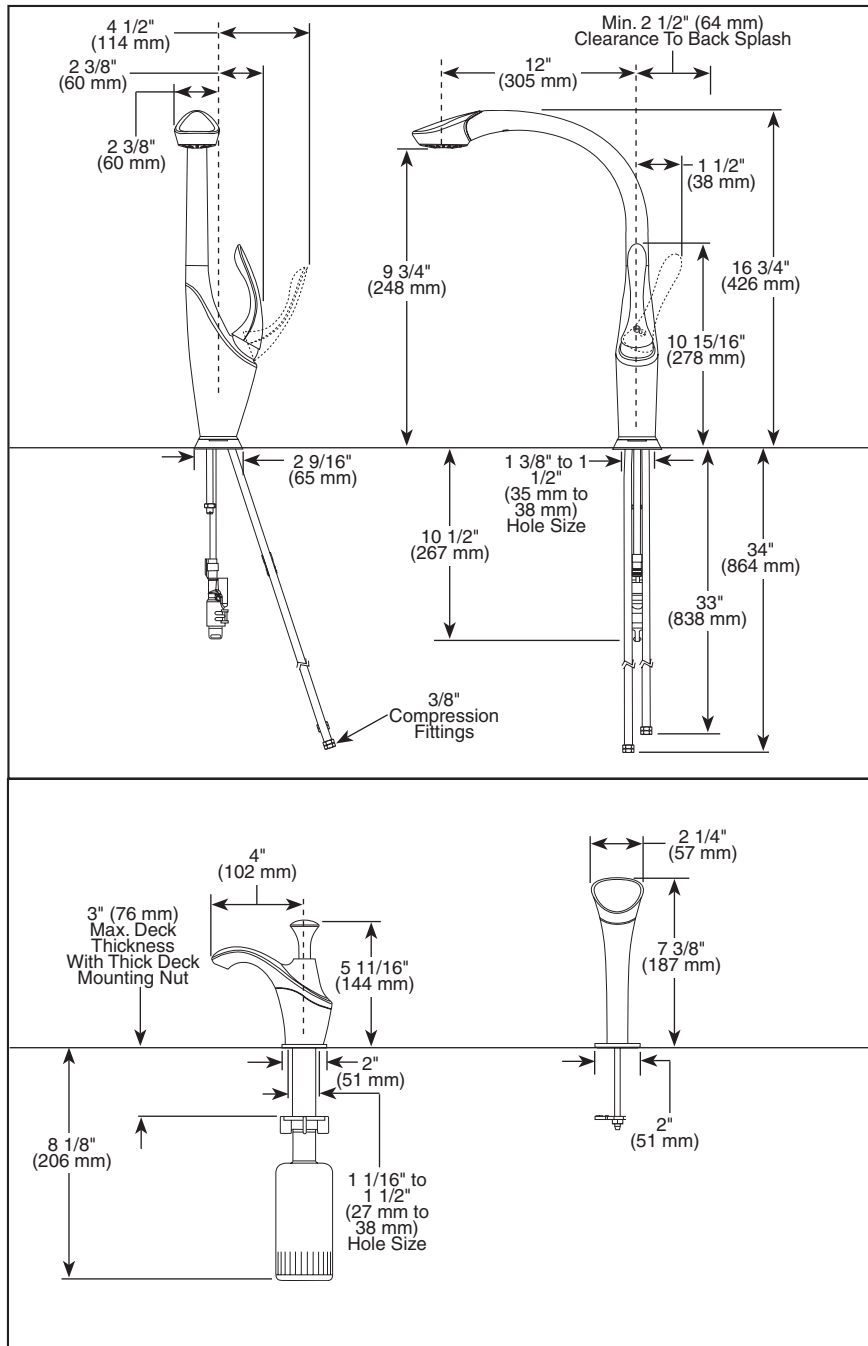

Submitted Model No.: _____
 Specific Features: _____

▲ Designate proper finish suffix

BRIZO® KITCHEN FAUCETS

- Vuelo™ Collection
- Single Handle Deck Mount Hi Arc
- 2-Function Hi Arc
- Single, 2, 3, or 4 Hole Sink Applications
- Centermount
- Optional Vase and Soap Dispenser
- MagneDock® Magnetic Docking

STANDARD SPECIFICATIONS:

- Single handle, 2-function hi arc kitchen faucets for mounting on single, two, three, and four hole sinks.
- Smart Touch® on/off functionality.
- On-off indicator light also signals when batteries run low.
- 16 3/4" (426 mm) high, 12 (305 mm) long, spout swings 360°.
- Lever handle. Control mechanism shall be full-motion valve cartridge.
- Touch-Clean® sprayhead.
- Quick connect hoses.
- Pull-down wand operates in an aerated or spray mode via ergonomic button.
- MagneDock® magnetic docking.
- Thin deck mounting aid to help secure product if used on thin sinks.
- Dual integral check valves in adapter assembly.
- Spacer for mounting nut to reduce number of turns required for installation.
- Mounting wrench to assist in tightening mounting nut securely.
- Hose travels inside mounting shank so it will not interfere with deck edges.

COMPLIES WITH:

- ASME A112.18.1 / CSA B125.1
- Indicates compliance to ICC/ANSI A117.1
- Verified compliant with .25% weighted average Pb content regulations.

Delta reserves the right (1) to make changes in specifications and materials, and (2) to change or discontinue models, both without notice or obligation. Dimensions are for reference only. See current full-line price book or www.brizo.com for finish options and product availability.