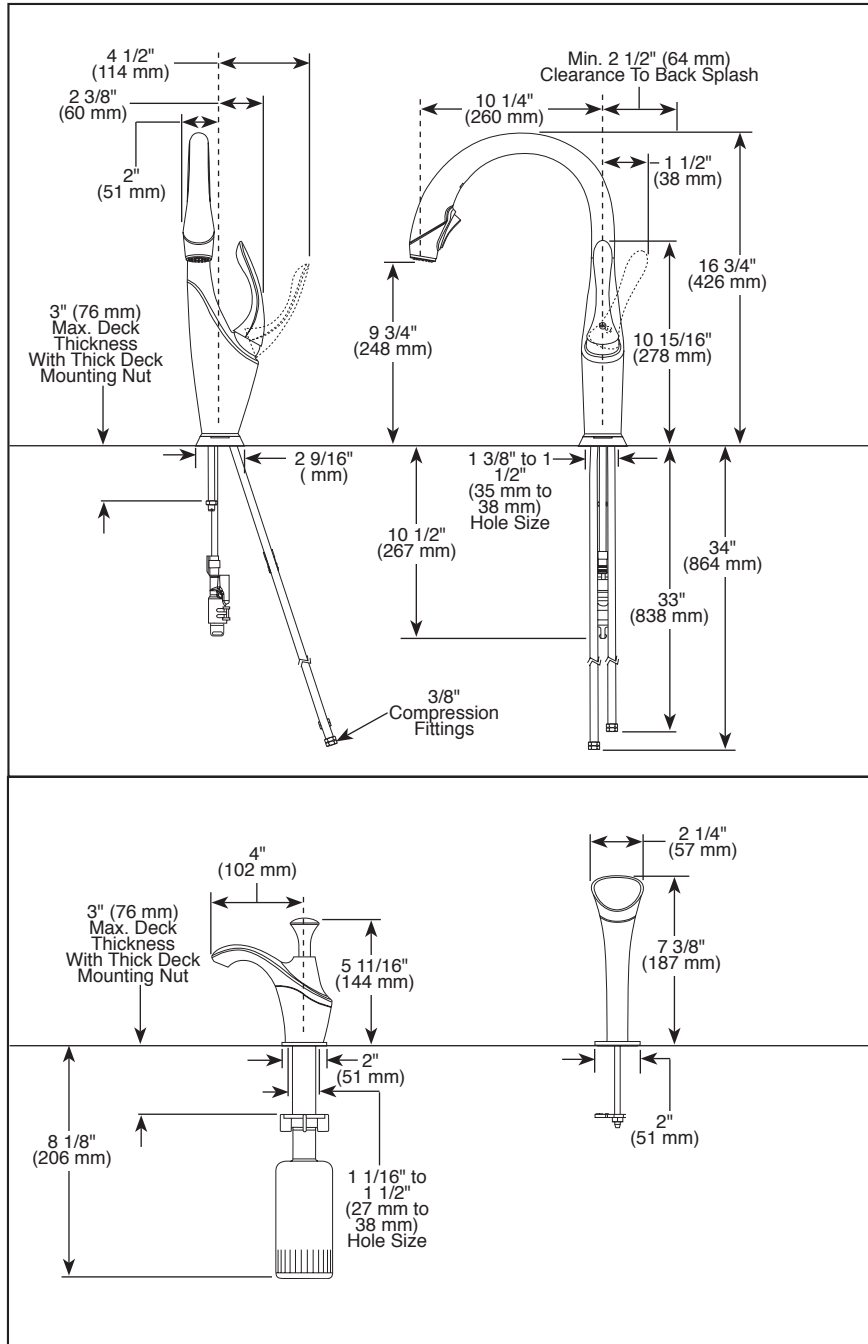

Submitted Model No.: _____

Specific Features: _____

▲ Designate proper finish suffix

BRIZO®

KITCHEN FAUCETS

- Vuelo® Collection
- Single Handle Deck Mount
- 2-Function Pull-Down
- Single, 2, or 3 Hole Sink Applications
- Centermount
- Optional Vase and Soap Dispenser
- MagneDock® Magnetic Docking

STANDARD SPECIFICATIONS:

- Single handle, 2-function pull-down kitchen faucets for mounting on single, two, and three hole sinks (with optional accessory order).
- SmartTouch® on/off functionality.
- On-off indicator light also signals when batteries run low.
- 16 3/4" (426 mm) high, 10 1/4" (260 mm) long, spout swings 360°.
- Lever handle. Control mechanism shall be full-motion valve cartridge.
- Touch-Clean® sprayhead.
- Quick connect hoses.
- Pull-down wand operates in an aerated or spray mode via ergonomic button.
- MagneDock® magnetic docking.
- Thin deck mounting aid to help secure product if used on thin sinks.
- Spacer for mounting nut to reduce number of turns required for installation.
- Mounting wrench to assist in tightening mounting nut securely.
- Hose travels inside mounting shank so it will not interfere with deck edges.
- Maximum 1.80 gpm @ 60 psi, 6.8 L/min @ 414 kPa