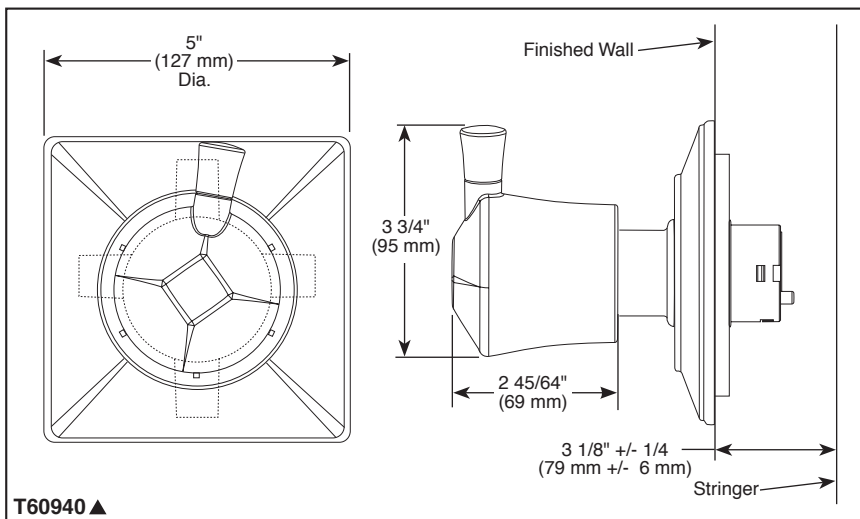

BRIZO®

CUSTOM SHOWER DIVERTER

- Vesi® Collection
- Three Function Diverter Trim (T60840)
- Six Function Diverter Trim (T60940)

Submitted Model No.: _____

Specific Features: _____

STANDARD SPECIFICATIONS

- Three function diverter 2 individual positions, 1 shared position.
- Six function diverter 3 individual positions, 3 shared positions.
- Must also order R60700 rough-in.
- Non shared 3 function cartridge RP72123 and 6 function cartridge RP72124 are available.