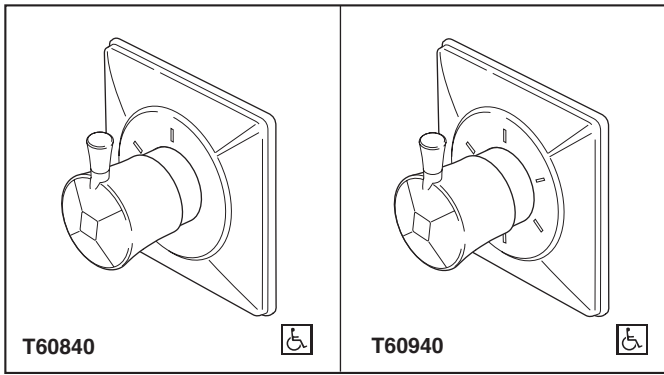

BRIZO®

CUSTOM SHOWER DIVERTER

- Vesi® Collection
- Three Function Diverter Trim (T60840)
- Six Function Diverter Trim (T60940)

Submitted Model No.: _____

Specific Features: _____

STANDARD SPECIFICATIONS

- Three function diverter 2 individual positions, 1 shared position.
- Six function diverter 3 individual positions, 3 shared positions.
- Must also order R60700 rough-in.
- Non shared 3 function cartridge RP72123 and 6 function cartridge RP72124 are available.