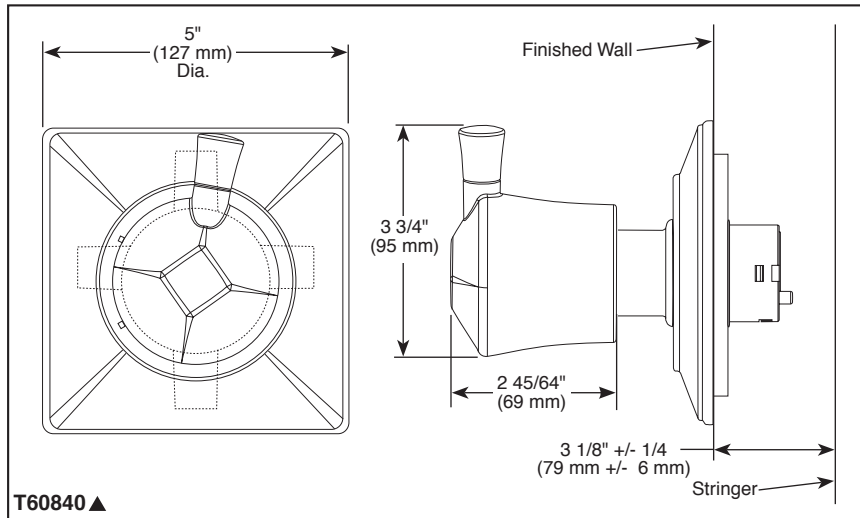

BRIZO®

CUSTOM SHOWER DIVERTER

- Vesi® Collection
- Three Function Diverter Trim (T60840)
- Six Function Diverter Trim (T60940)

Submitted Model No.: _____

Specific Features: _____

STANDARD SPECIFICATIONS

- Three function diverter 2 individual positions, 1 shared position.
- Six function diverter 3 individual positions, 3 shared positions.
- Must also order R60700 rough-in.
- Non shared 3 function cartridge RP72123 and 6 function cartridge RP72124 are available.