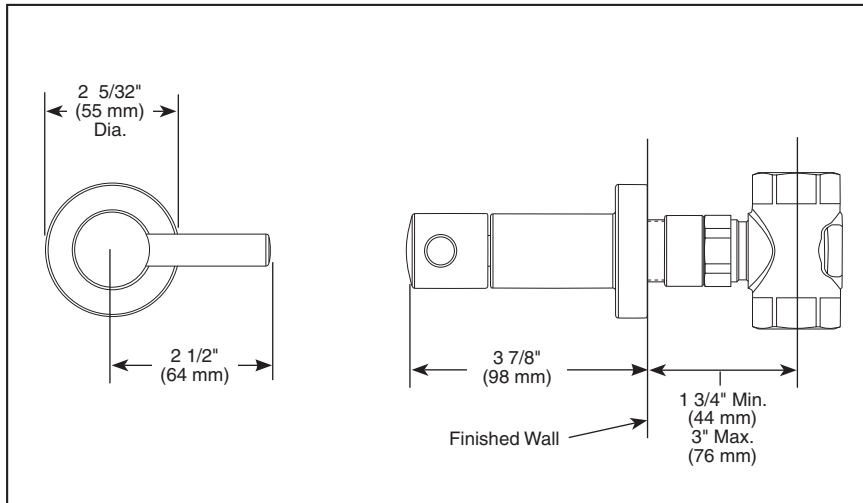

T66620

Submitted Model No.: _____

Specific Features: _____

BRIZO[®]

SENSORI™

CUSTOM SHOWER TRIM

- Euro Collection
- Volume Control Trim

STANDARD SPECIFICATIONS

- Must also order R66600 Rough-In.
- 180° handle rotation controls volume only.
- Volume controls are required for every outlet and every 4 body sprays.
- All parts are replaceable from the front.
- Adjusts for wall thickness variations.
- Recommended working pressure of 45-80 PSI.
- Volume control only; must be used with temperature control device.